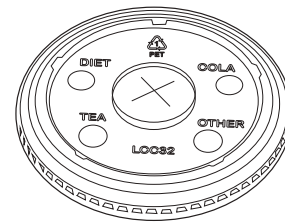

ITEM#	DESCRIPTION	RIM DIAMETER (MM)	CASE DIMENSIONS				WEIGHT	PALLET CONFIGURATION			PACKAGING		
			LENGTH (INCHES)	WIDTH (INCHES)	HEIGHT (INCHES)	CASE CUBE (CU. FT)		GROSS WEIGHT (LBS)	CASES/ TIERS	TIERS/ PALLETS	PALLET CONFIG	SLEEVES PER CASE	COUNT PER SLEEVE
110-101-016	16oz Paper Cold Cups Splash Enjoy Design	90	18	15	23	3.6	24	6	3	18	20	50	1,000
110-101-020	20oz Paper Cold Cups Splash Enjoy Design	90	18	15	26	4.1	27	6	3	18	20	50	1,000
110-101-022	22oz Paper Cold Cups Splash Enjoy Design	90	18	15	24	3.7	28	6	3	18	20	50	1,000
110-101-032	32oz Paper Cold Cups Splash Enjoy Design	105	17	13	28	3.5	25	8	3	24	12	50	600

FLAT LID

ITEM#	DESCRIPTION	RIM DIAMETER (MM)	CASE DIMENSIONS				WEIGHT	PALLET CONFIGURATION			PACKAGING		
			LENGTH (INCHES)	WIDTH (INCHES)	HEIGHT (INCHES)	CASE CUBE (CU. FT)		GROSS WEIGHT (LBS)	CASES/ TIERS	TIERS/ PALLETS	PALLET CONFIG	SLEEVES PER CASE	COUNT PER SLEEVE
320-002-090	PET Flat Lids for 16/20/22oz	90	19	15	10	1.7	7	6	7	42	20	50	1,000
320-002-105	PET Flat Lids for 32oz	105	18	14	9	1.3	5	6	8	48	12	50	600