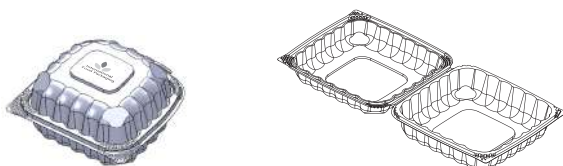

EARTH PRO CLEAR