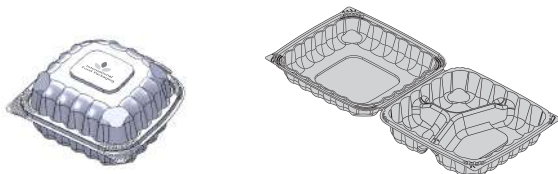

International
Food Packaging

CUSTOM PRODUCTS GUIDE

INTERNATIONAL FOOD PACKAGING 20638 CORSAIR BLVD HAYWARD CA USA 94545
510 783 9878 (P) 510 783 9879 (F) WWW.IFPACK.COM

This guide was developed as a simple visual showing the most popular items we customize for your operation.

Let us simplify your supply chain for custom take-out packaging!

BAGS

TAKE OUT BAGS

HDPE, LDPE, PP
Die Cut, Soft Loop, Wave Top, T-Sack

REUSABLE BAGS

Non Woven PP, Insulated Non Woven PP
Reusable Tote & Catering Bag

CONTAINERS

EARTH PRO

40% Mineral Fill (TFPP) Polypropylene
Hot Foods/Entrée Containers (Microwaveable)
Custom Embossing

EARTH PRO CLEAR

40% Post-Consumer Recycled PETE
Cold Foods/Salads/Grab and Go/Fruit/
Bakery Containers
Custom Embossing

International
Food Packaging

CUPS

PAPER SOUP/FOOD CONTAINERS

Double Poly Paper and PLA Lined Compostable Paper
6oz., 8oz., 10oz., 12oz., 16oz., 29oz., 32oz.

PAPER TAKE-OUT BOWLS

Double Poly
20oz., 24oz., 38oz., 64oz.