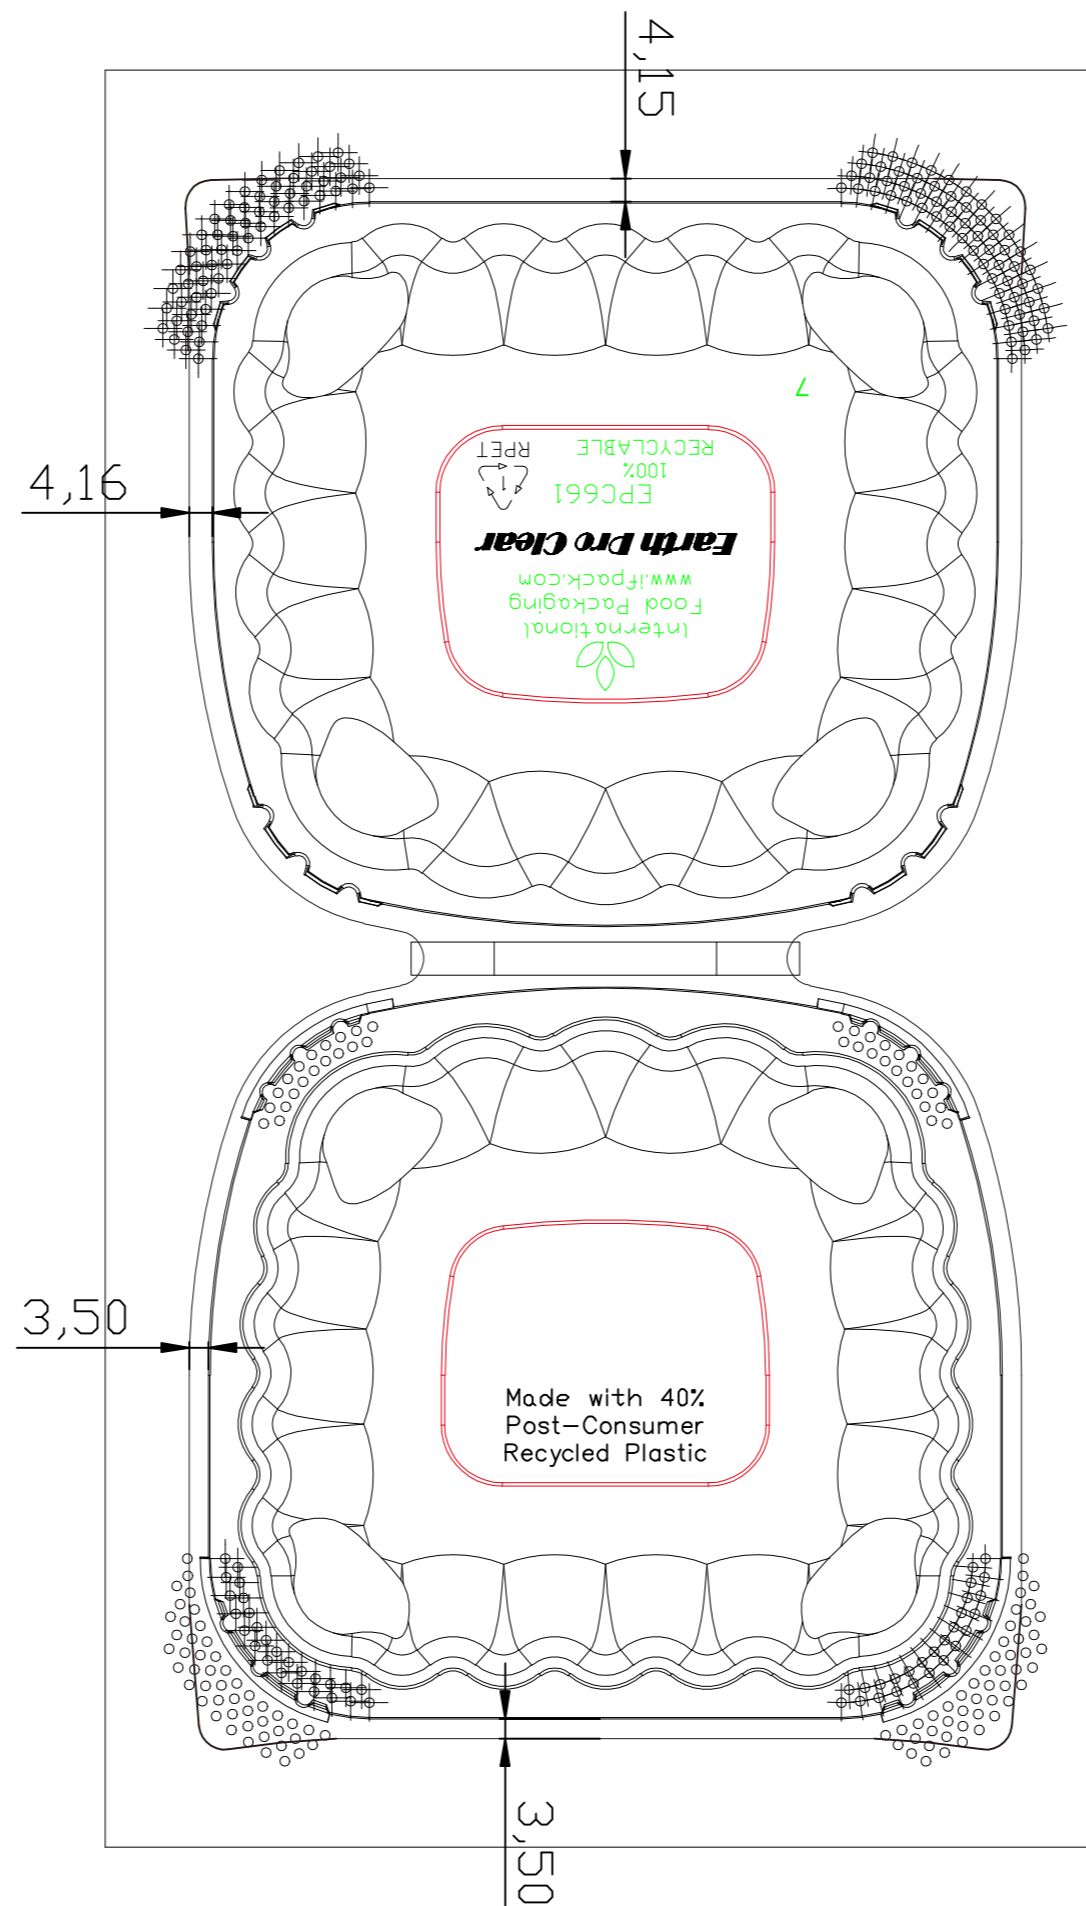

Earth Pro Clear EPC661

RED-Company logo information area

*The final product still needs to be based on the actual production of samples

Pantone
COLOR SWATCH

* Please note that color proofs DO NOT represent the actual colors. The transfer from monitor to poly/paper varies. To see the true color, please refer to your PMS book.

Date	Job Name	Product Type
		Earth Pro Clear EPC661
Please check one of the boxes below, sign, date form and return via fax or email * Please note that your order is being held pending return of this approval form.		Corrections/Comments
<input type="checkbox"/> APPROVED - GO TO PLATES AS IS <input type="checkbox"/> MAKE CORRECTIONS LISTED AND GO TO PLATES <input type="checkbox"/> MAKE CORRECTIONS AND RETURN FOR APPROVAL Approved File Version: _____		APPROVED BY: _____ DATE: _____ PRINT NAME: _____ TITLE: _____